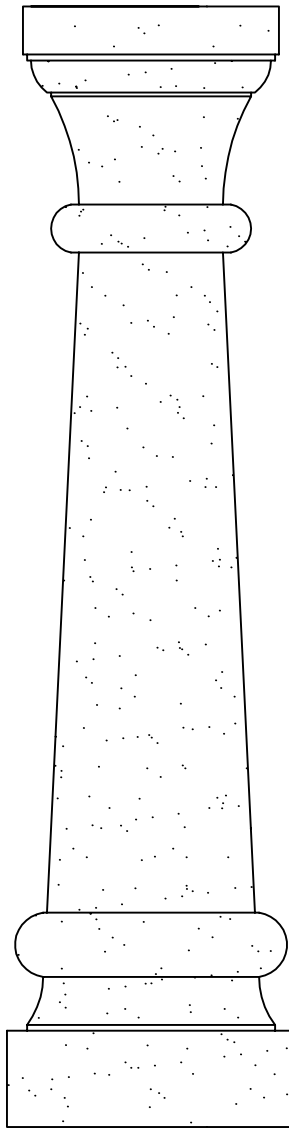

Delgado

Size Shown:
Height: 70" - Shaft 13-1/2"Ø to 9"Ø
Cap: 16"Ø - Base 18"Ø